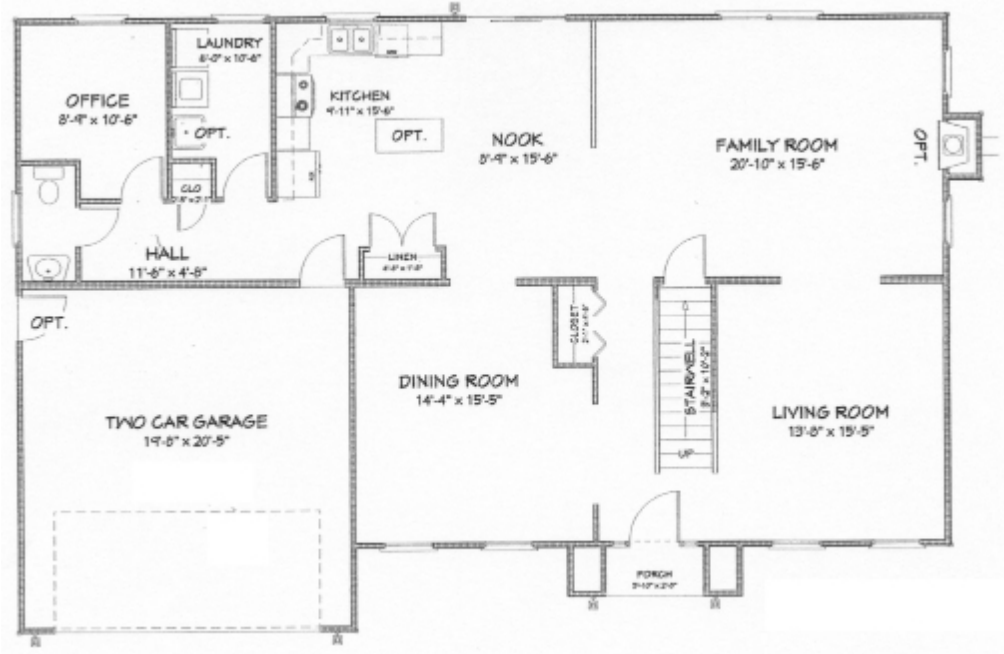

PRESENTS: **THE RICHMOND MODEL**

MODEL TYPE: 2 STORY
 BEDROOMS: 4
 BATHS: 2.5
 SQUARE FOOTAGE: 2594 S.F. F.T

Brochure and floor plans are for illustration purposes only
 Exterior rendering and room dimensions are approximate and subject to field variations
 Final print takes precedence over brochure artwork and floor plans
 Builder reserves the right to make changes to plans as necessary