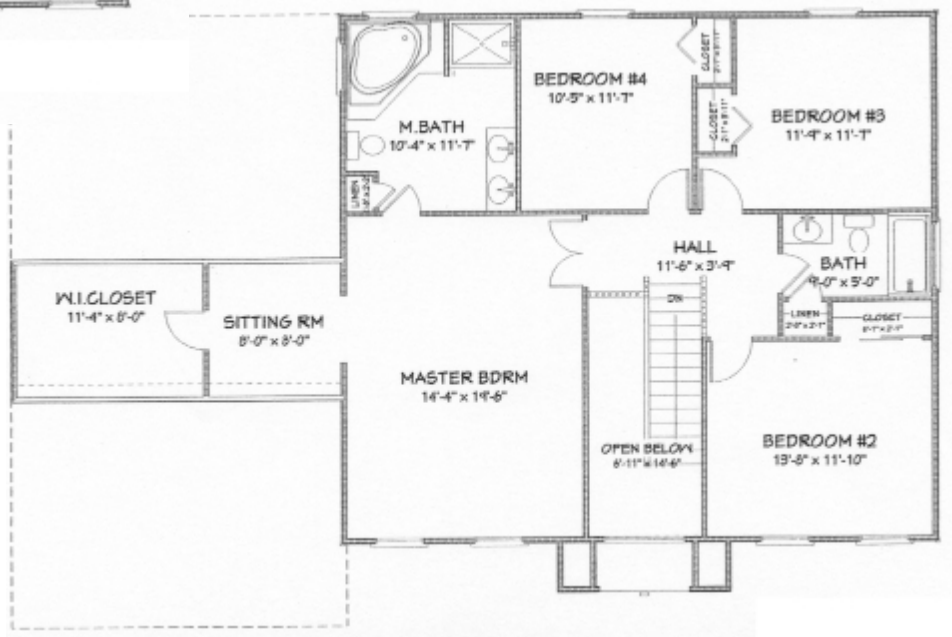

PRESENTS: **THE RICHMOND MODEL**

MODEL TYPE: 2 STORY
 BEDROOMS: 4
 BATHS: 2.5
 SQUARE FOOTAGE: 2594 S.F. F.T

Brochure and floor plans are for illustration purposes only
 Exterior rendering and room dimensions are approximate and subject to field variations
 Final print takes precedence over brochure artwork and floor plans
 Builder reserves the right to make changes to plans as necessary