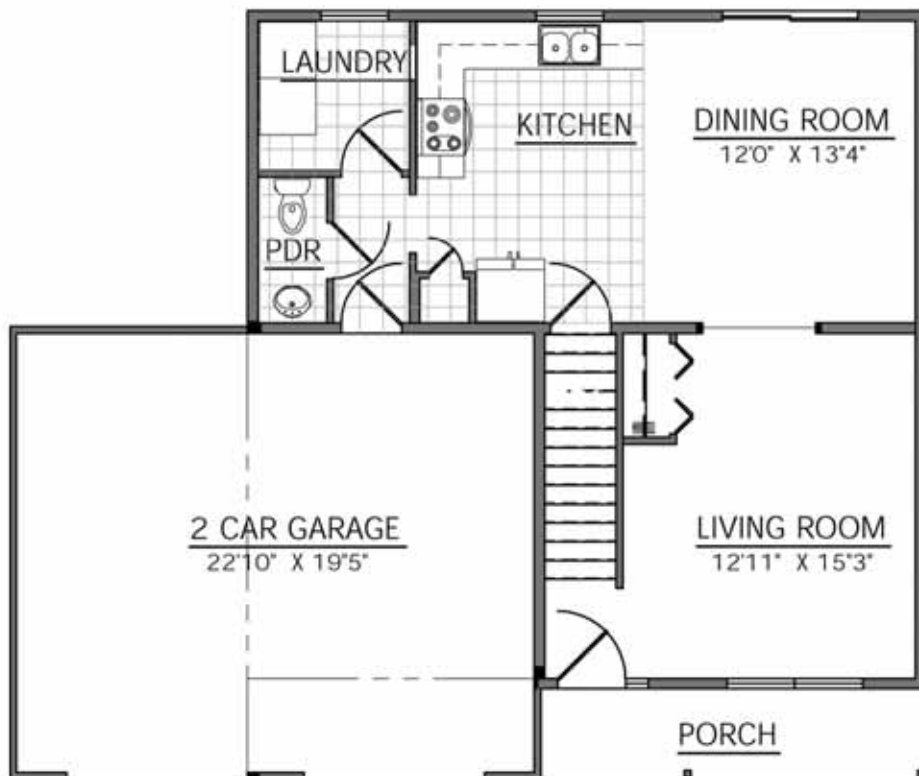

PRESENTS: THE DALTON MODEL

MODEL TYPE: TWO-STORY
 BEDROOMS: 3
 BATHS: 2.5
 SQUARE FOOTAGE: 1,585 SQ. FT.

Brochure and floor plans are for illustration purposes only
 Exterior rendering and room dimensions are approximate and subject to field variations
 Final print takes precedence over brochure artwork and floor plans
 Builder reserves the right to make changes to plans as necessary