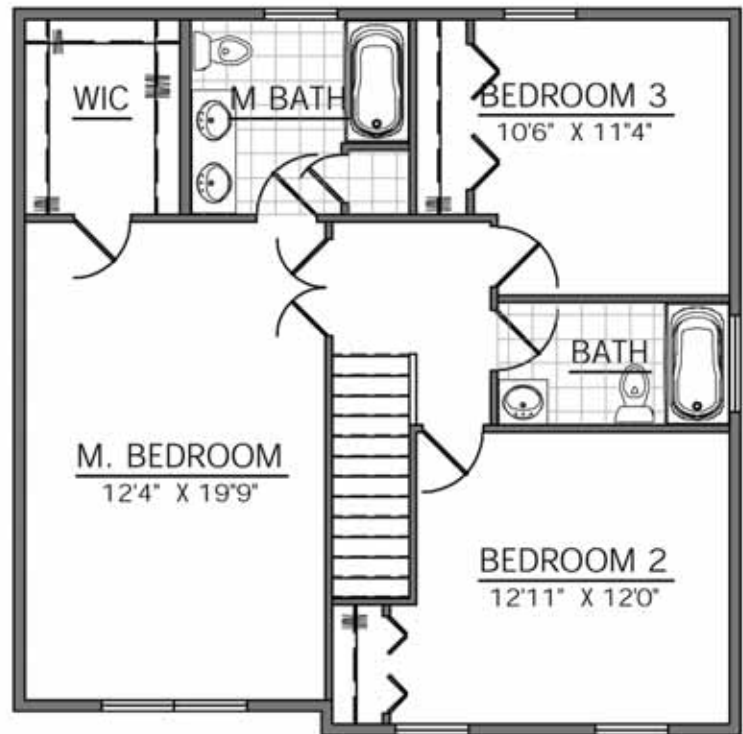

PRESENTS: THE DALTON MODEL

MODEL TYPE: TWO-STORY
 BEDROOMS: 3
 BATHS: 2.5
 SQUARE FOOTAGE: 1,585 SQ. FT.

Brochure and floor plans are for illustration purposes only
 Exterior rendering and room dimensions are approximate and subject to field variations
 Final print takes precedence over brochure artwork and floor plans
 Builder reserves the right to make changes to plans as necessary