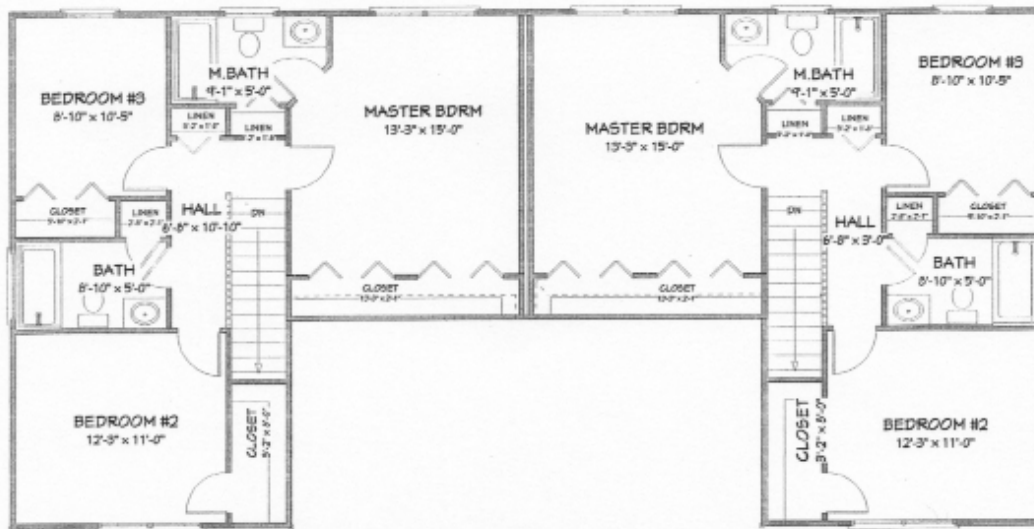

PRESENTS: **THE CHARLOTTE MODEL**

SHOWN ARE LEFT &
RIGHT HAND UNIT

FIRST FLOOR PLAN

MODEL TYPE: SEMI
BEDROOMS: 3
BATHS: 2.5
SQUARE FOOTAGE: 1396 SQ. FT.

Brochure and floor plans are for illustration purposes only
Exterior rendering and room dimensions are approximate and subject to field variations
Final print takes precedence over brochure artwork and floor plans
Builder reserves the right to make changes to plans as necessary