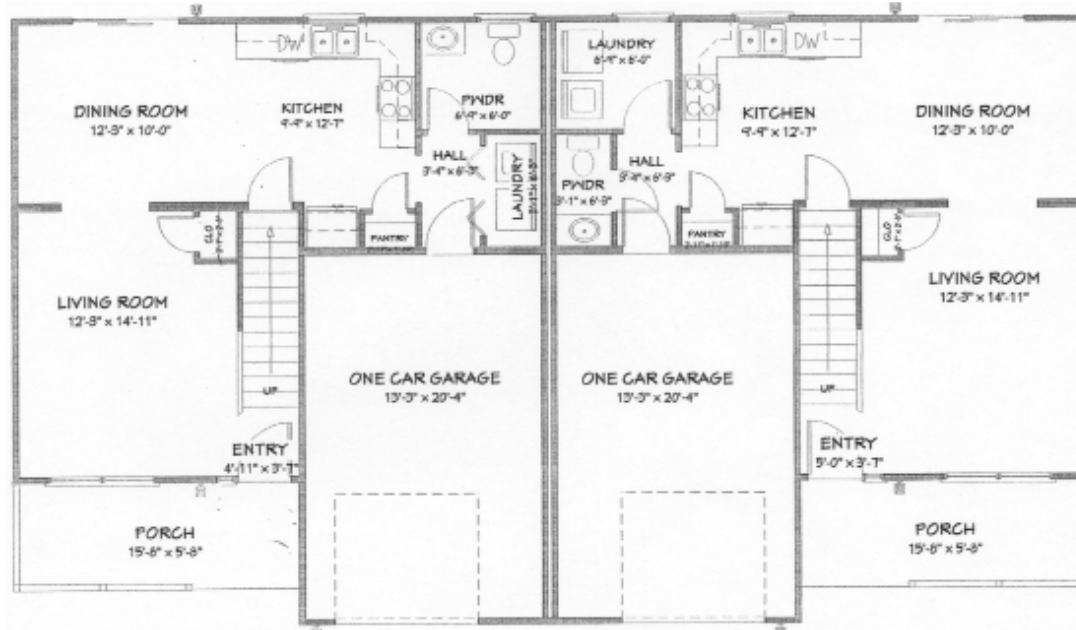

PRESENTS: **THE CHARLOTTE MODEL**

SHOWN ARE LEFT &
RIGHT HAND UNIT

FIRST FLOOR PLAN

MODEL TYPE: SEMI
BEDROOMS: 3
BATHS: 2.5
SQUARE FOOTAGE: 1396 SQ. FT.

Brochure and floor plans are for illustration purposes only
Exterior rendering and room dimensions are approximate and subject to field variations
Final print takes precedence over brochure artwork and floor plans
Builder reserves the right to make changes to plans as necessary