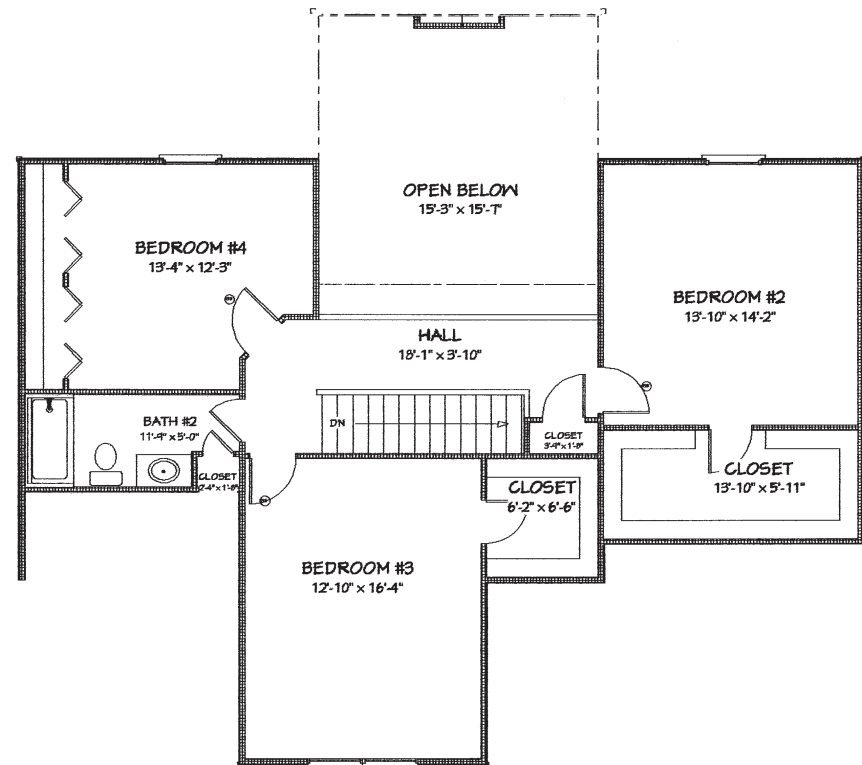

PRESENTS: **THE ROCKINGHAM MODEL**

MODEL TYPE: TWO-STORY  
 BEDROOMS: 4 WITH 1ST FLOOR MASTER  
 BATHS: 2.5  
 SQUARE FOOTAGE: 2,603 SQ. FT.

Brochure and floor plans are for illustration purposes only  
 Exterior rendering and room dimensions are approximate and subject to field variations  
 Final print takes precedence over brochure artwork and floor plans  
 Builder reserves the right to make changes to plans as necessary