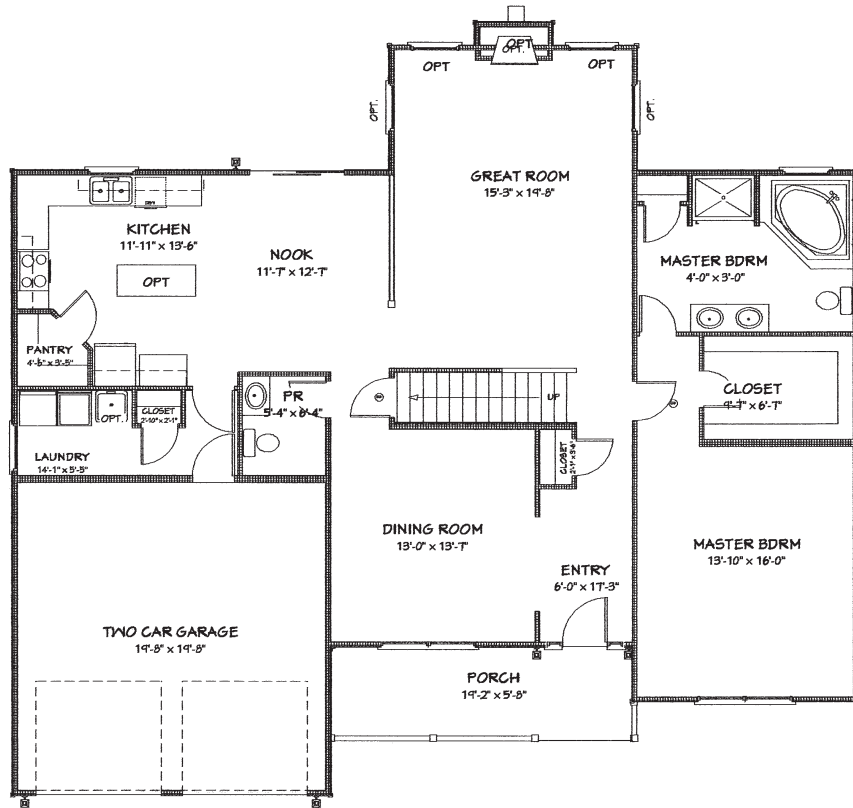

PRESENTS: **THE ROCKINGHAM MODEL**

MODEL TYPE: TWO-STORY  
 BEDROOMS: 4 WITH 1ST FLOOR MASTER  
 BATHS: 2.5  
 SQUARE FOOTAGE: 2,603 SQ. FT.

Brochure and floor plans are for illustration purposes only  
 Exterior rendering and room dimensions are approximate and subject to field variations  
 Final print takes precedence over brochure artwork and floor plans  
 Builder reserves the right to make changes to plans as necessary