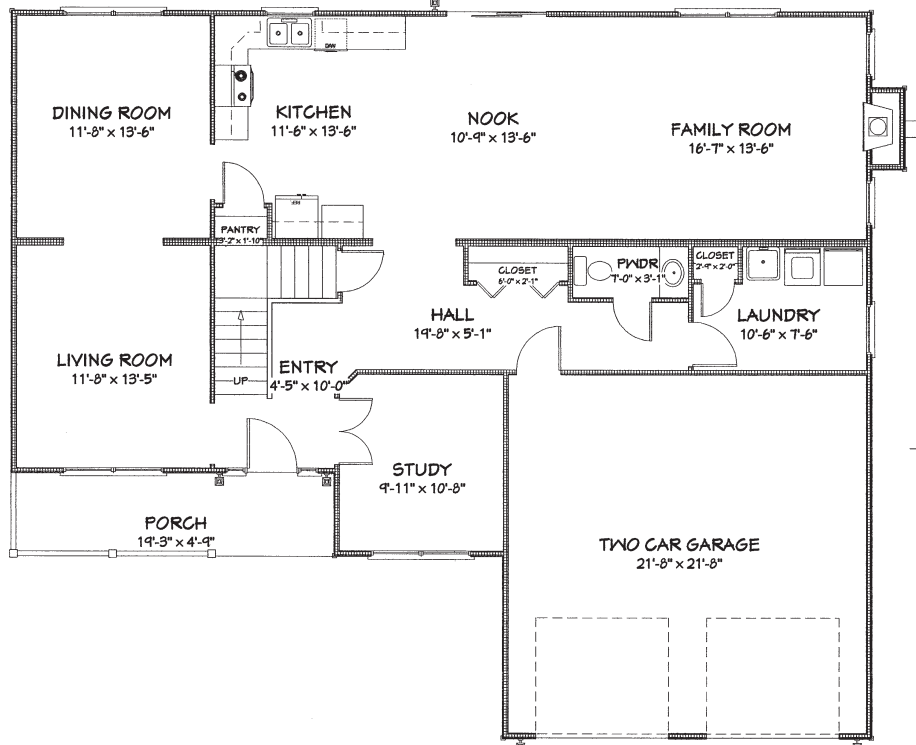

PRESENTS: **THE REDWOOD MODEL**

MODEL TYPE: TWO-STORY
 BEDROOMS: 4
 BATHS: 2.5
 SQUARE FOOTAGE: 2,598 SQ. FT.

Brochure and floor plans are for illustration purposes only
 Exterior rendering and room dimensions are approximate and subject to field variations
 Final print takes precedence over brochure artwork and floor plans
 Builder reserves the right to make changes to plans as necessary