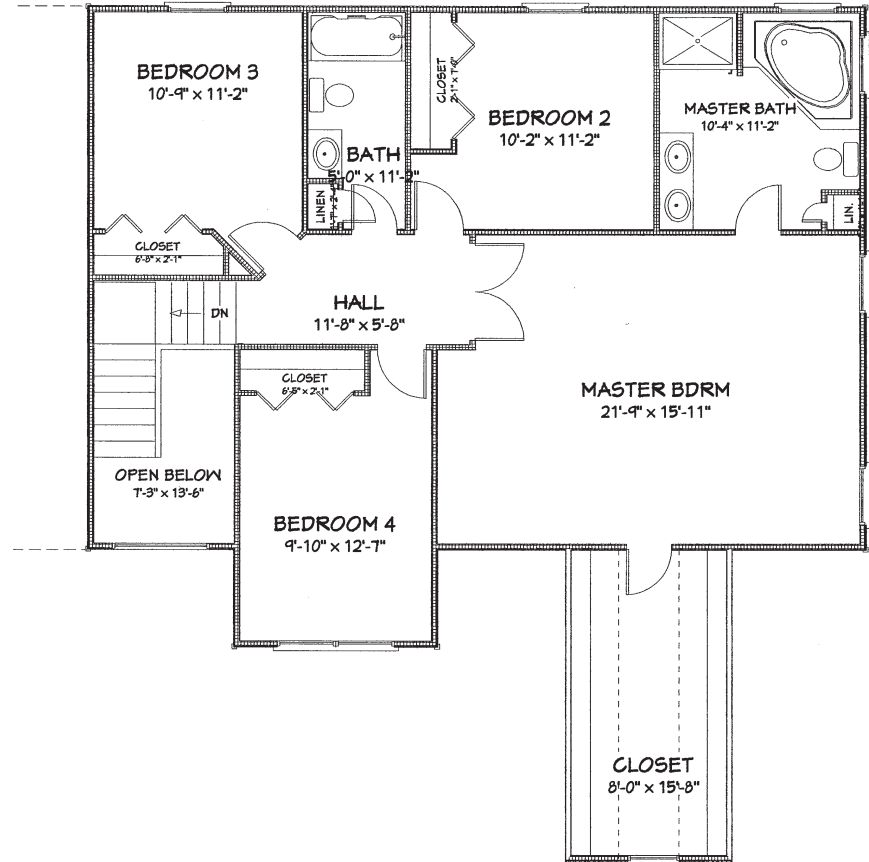

PRESENTS: **THE REDWOOD MODEL**

MODEL TYPE: TWO-STORY
 BEDROOMS: 4
 BATHS: 2.5
 SQUARE FOOTAGE: 2,598 SQ. FT.

Brochure and floor plans are for illustration purposes only
 Exterior rendering and room dimensions are approximate and subject to field variations
 Final print takes precedence over brochure artwork and floor plans
 Builder reserves the right to make changes to plans as necessary