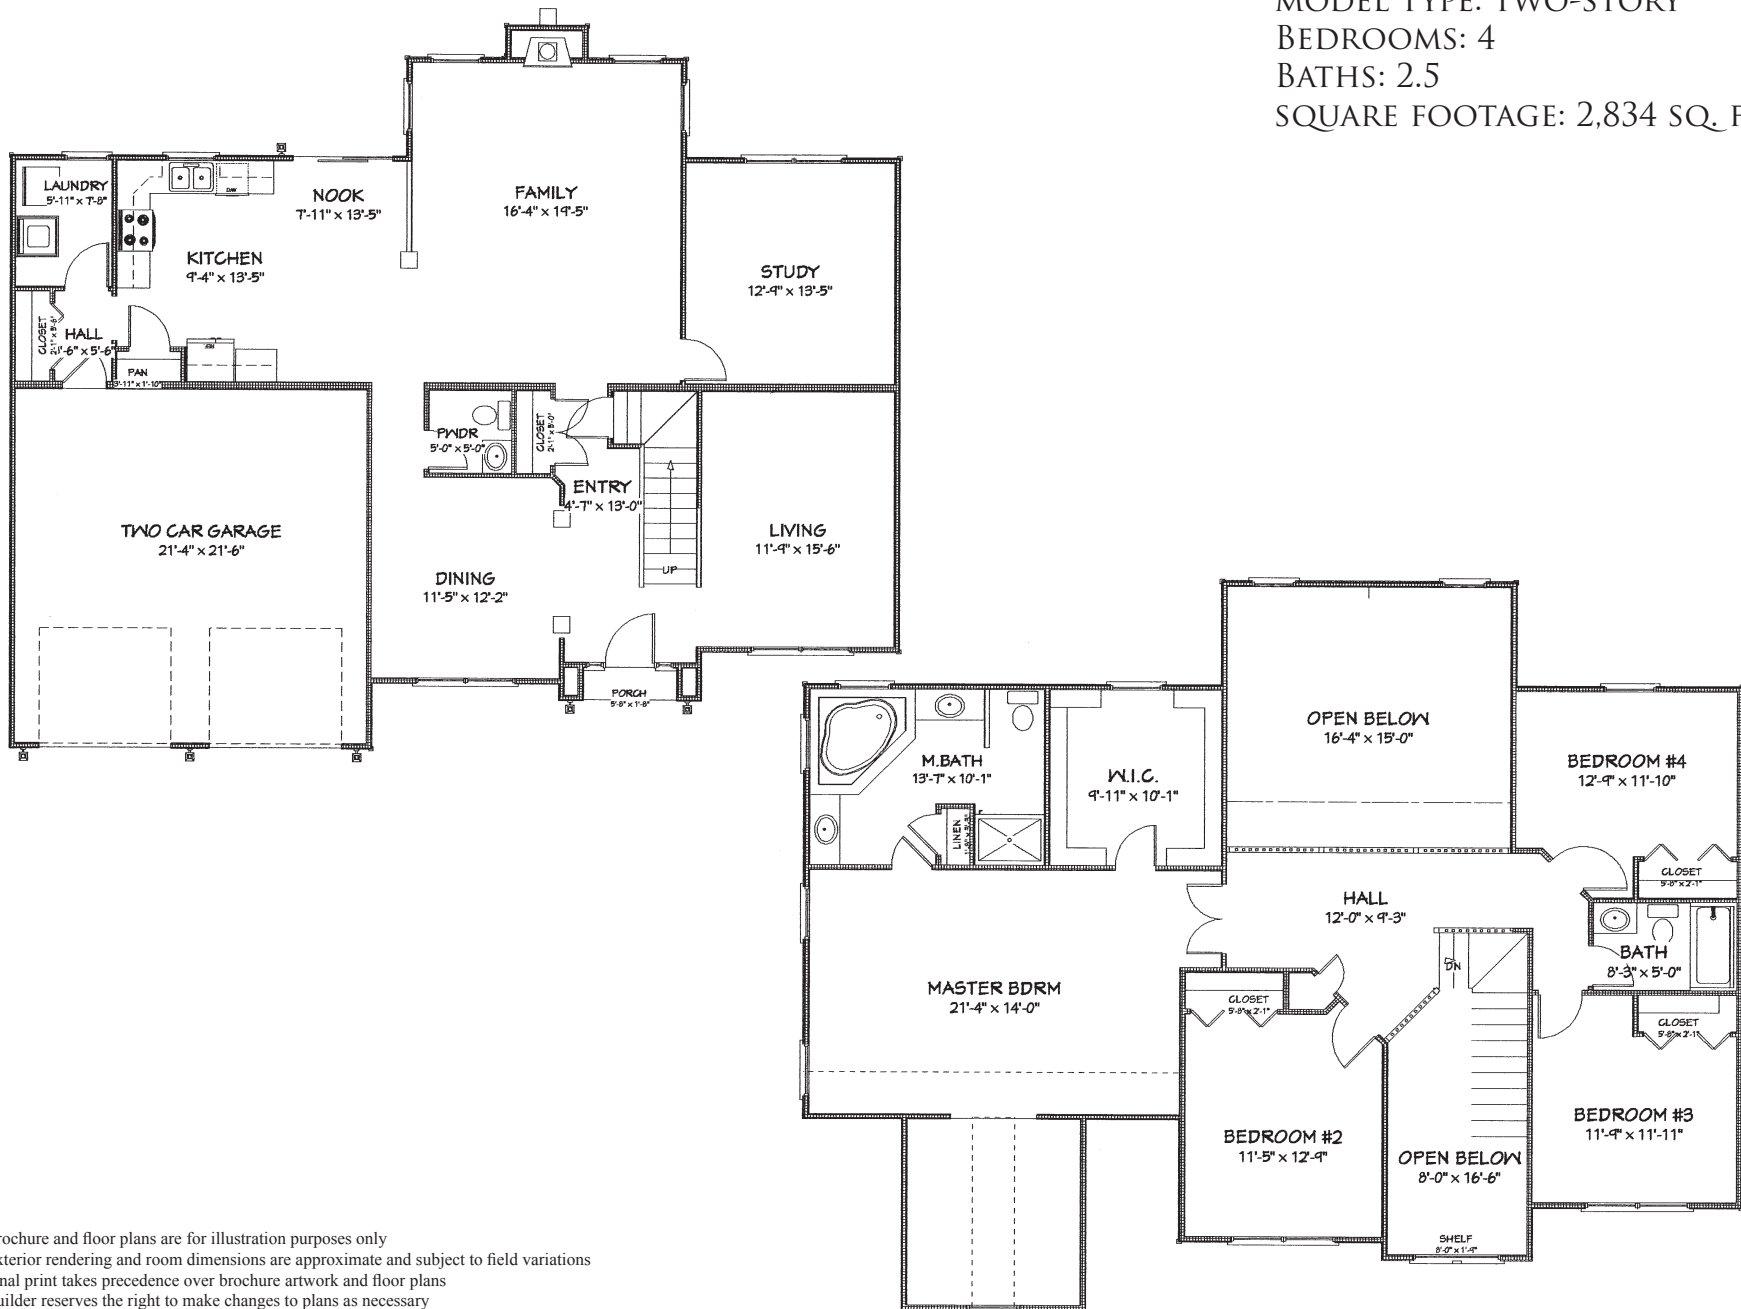

PRESENTS: **THE NEW HAMPSHIRE MODEL**

MODEL TYPE: TWO-STORY
 BEDROOMS: 4
 BATHS: 2.5
 SQUARE FOOTAGE: 2,834 SQ. FT.

Brochure and floor plans are for illustration purposes only
 Exterior rendering and room dimensions are approximate and subject to field variations
 Final print takes precedence over brochure artwork and floor plans
 Builder reserves the right to make changes to plans as necessary