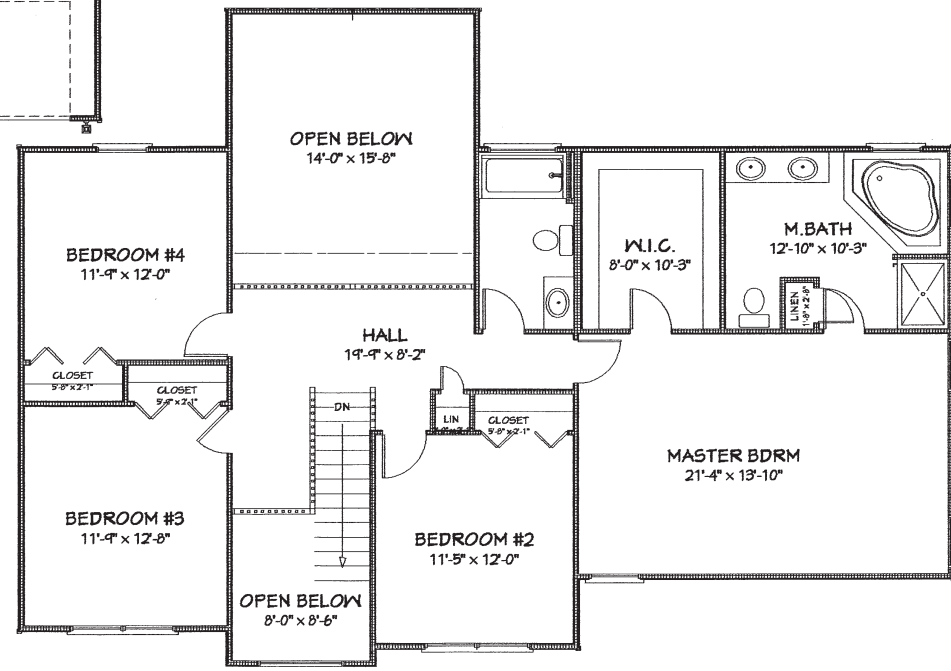

PRESENTS: **THE MADISON MODEL**

MODEL TYPE: TWO-STORY  
 BEDROOMS: 4  
 BATHS: 2.5  
 SQUARE FOOTAGE: 2,652 SQ. FT.

Brochure and floor plans are for illustration purposes only  
 Exterior rendering and room dimensions are approximate and subject to field variations  
 Final print takes precedence over brochure artwork and floor plans  
 Builder reserves the right to make changes to plans as necessary