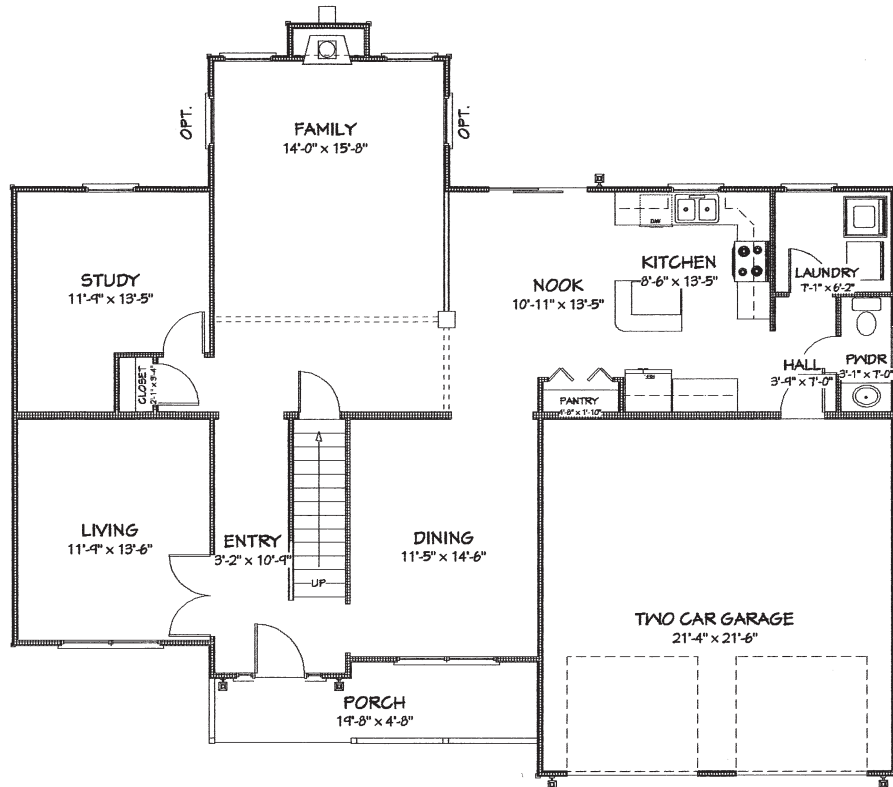

PRESENTS: **THE MADISON MODEL**

MODEL TYPE: TWO-STORY  
 BEDROOMS: 4  
 BATHS: 2.5  
 SQUARE FOOTAGE: 2,652 SQ. FT.

Brochure and floor plans are for illustration purposes only  
 Exterior rendering and room dimensions are approximate and subject to field variations  
 Final print takes precedence over brochure artwork and floor plans  
 Builder reserves the right to make changes to plans as necessary