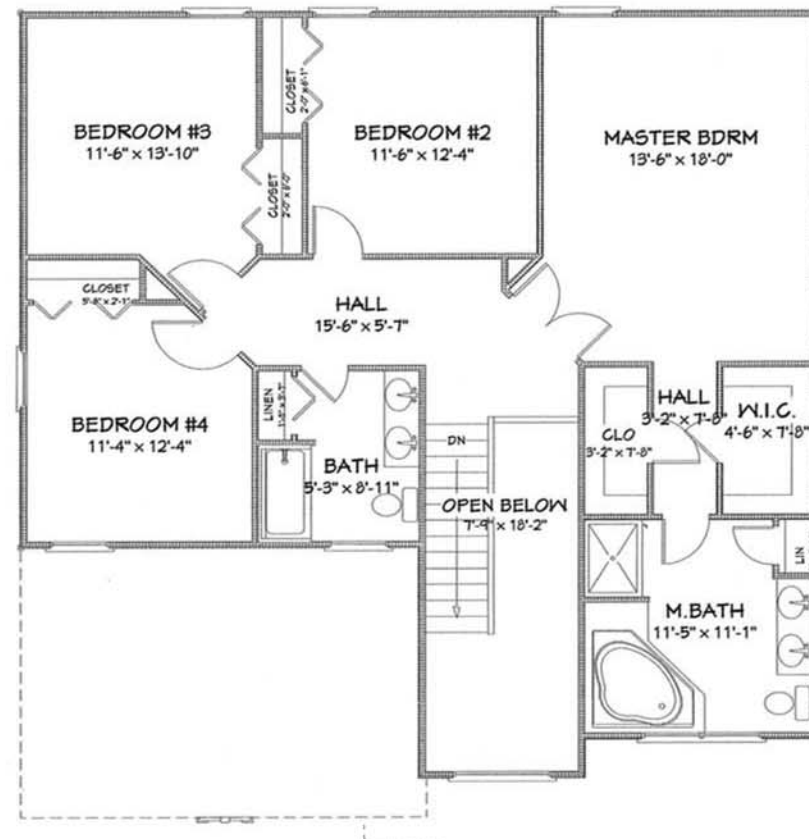

PRESENTS: **THE JEFFERSON MODEL**

MODEL TYPE: TWO-STORY
 BEDROOMS: 4
 BATHS: 2.5
 SQUARE FOOTAGE: 2, 428 SQ. FT.

Brochure and floor plans are for illustration purposes only
 Exterior rendering and room dimensions are approximate and subject to field variations
 Final print takes precedence over brochure artwork and floor plans
 Builder reserves the right to make changes to plans as necessary