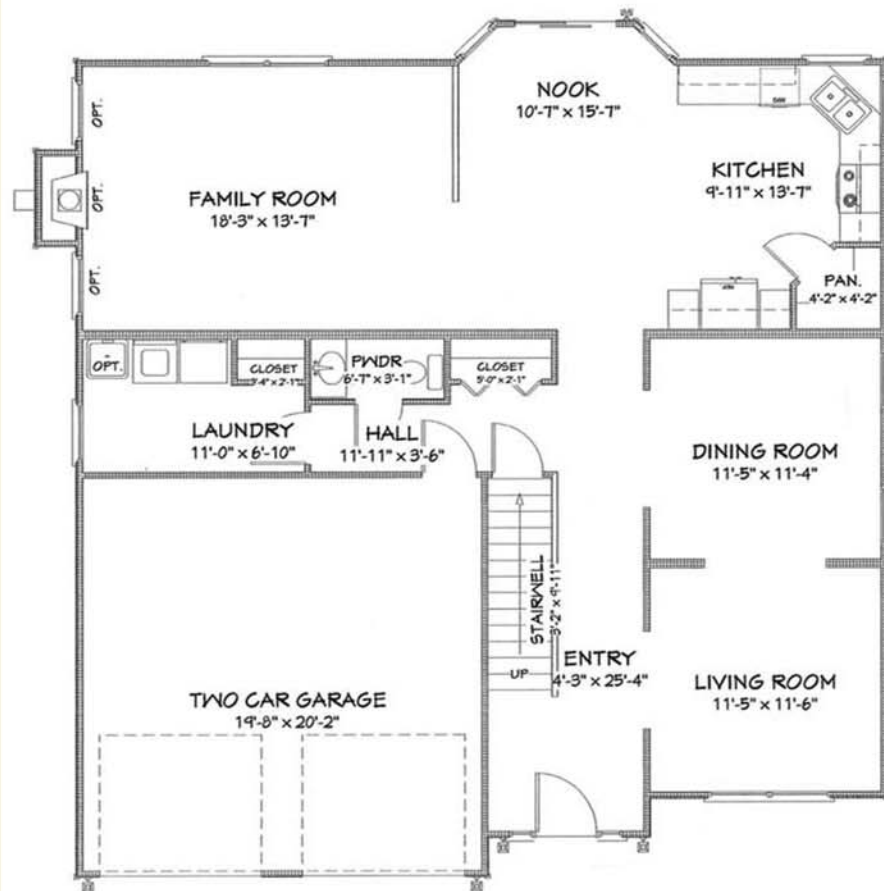

PRESENTS: **THE JEFFERSON MODEL**

MODEL TYPE: TWO-STORY
 BEDROOMS: 4
 BATHS: 2.5
 SQUARE FOOTAGE: 2, 428 SQ. FT.

Brochure and floor plans are for illustration purposes only
 Exterior rendering and room dimensions are approximate and subject to field variations
 Final print takes precedence over brochure artwork and floor plans
 Builder reserves the right to make changes to plans as necessary