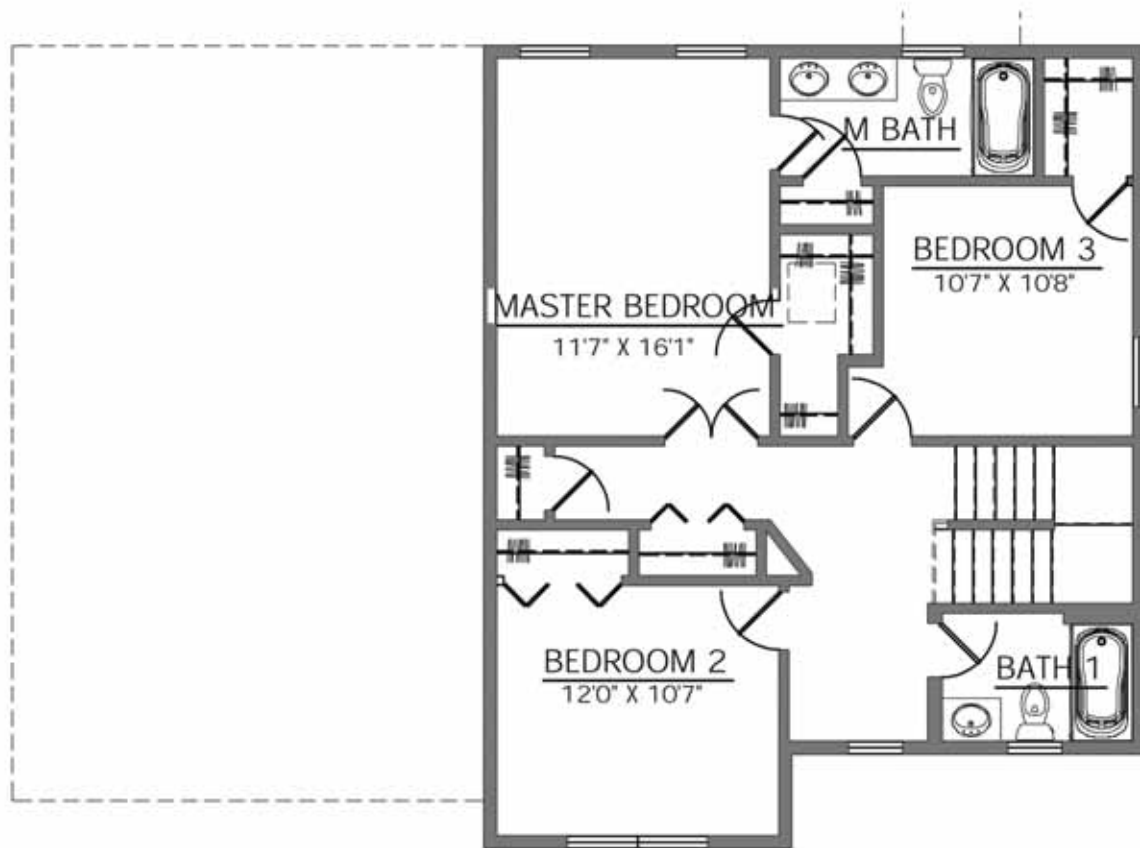

PRESENTS: THE FREDRICK MODEL

MODEL TYPE: TWO-STORY
 BEDROOMS: 3
 BATHS: 2.5
 SQUARE FOOTAGE: 1,826 SQ. FT.

Brochure and floor plans are for illustration purposes only
 Exterior rendering and room dimensions are approximate and subject to field variations
 Final print takes precedence over brochure artwork and floor plans
 Builder reserves the right to make changes to plans as necessary