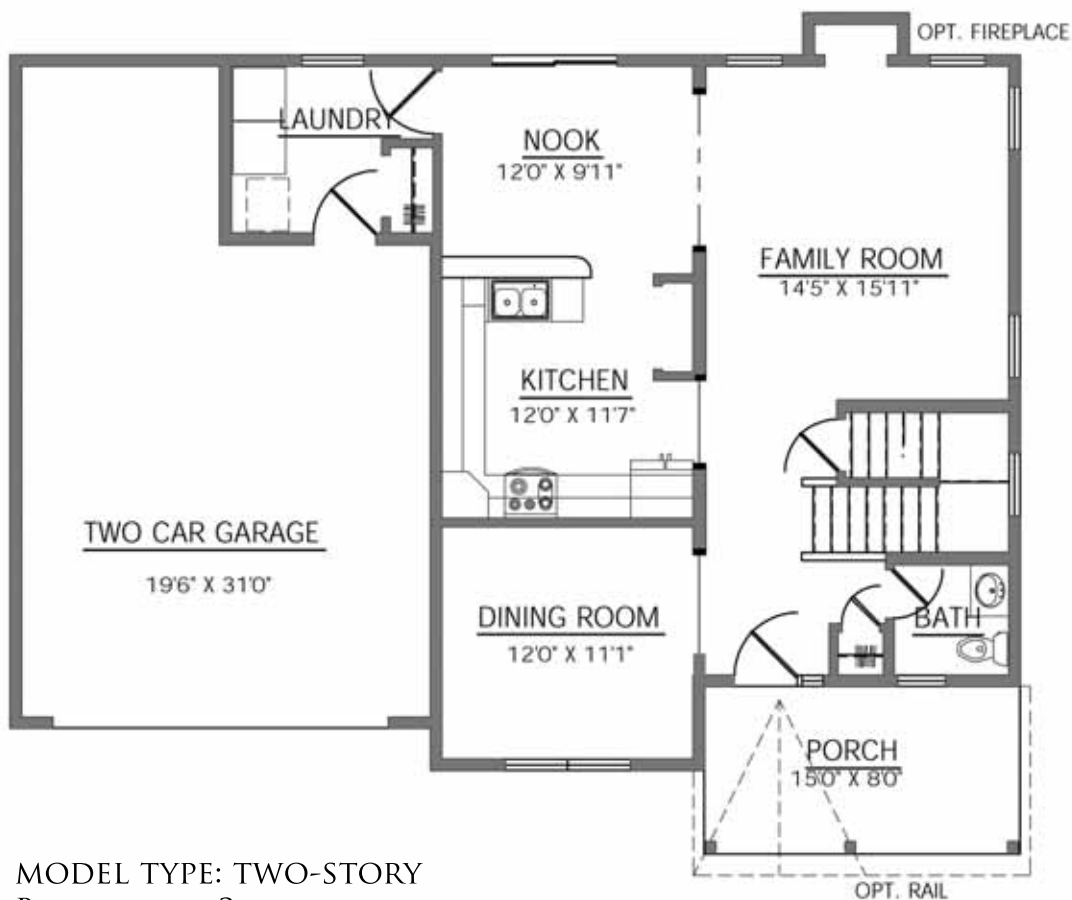

PRESENTS: THE FREDRICK MODEL

MODEL TYPE: TWO-STORY
 BEDROOMS: 3
 BATHS: 2.5
 SQUARE FOOTAGE: 1,826 SQ. FT.

Brochure and floor plans are for illustration purposes only
 Exterior rendering and room dimensions are approximate and subject to field variations
 Final print takes precedence over brochure artwork and floor plans
 Builder reserves the right to make changes to plans as necessary