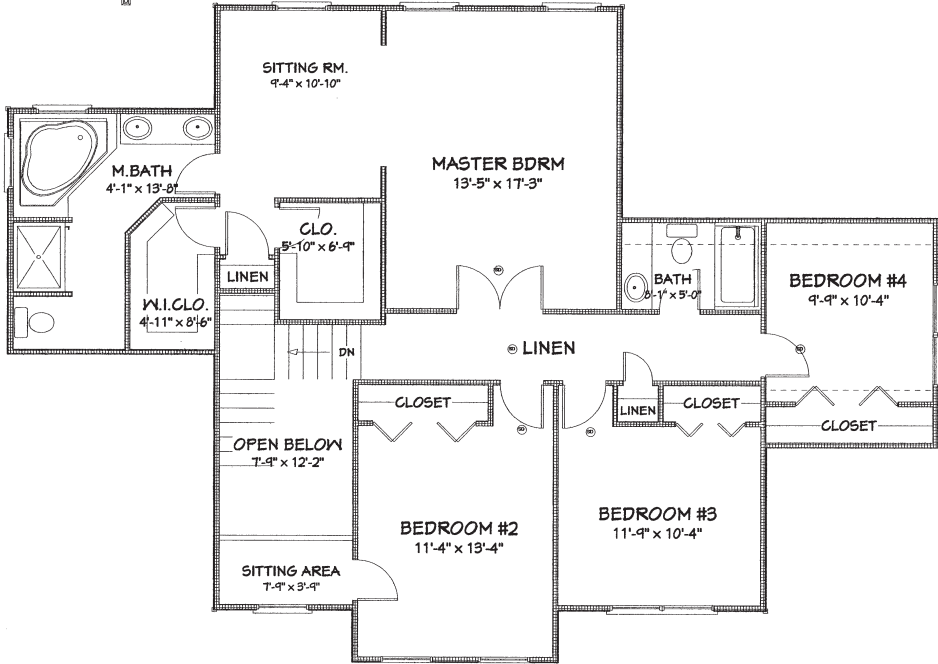

PRESENTS: **THE DOVER MODEL**

MODEL TYPE: TWO-STORY  
 BEDROOMS: 4  
 BATHS: 2.5  
 SQUARE FOOTAGE: 2,639 SQ. FT.

Brochure and floor plans are for illustration purposes only  
 Exterior rendering and room dimensions are approximate and subject to field variations  
 Final print takes precedence over brochure artwork and floor plans  
 Builder reserves the right to make changes to plans as necessary