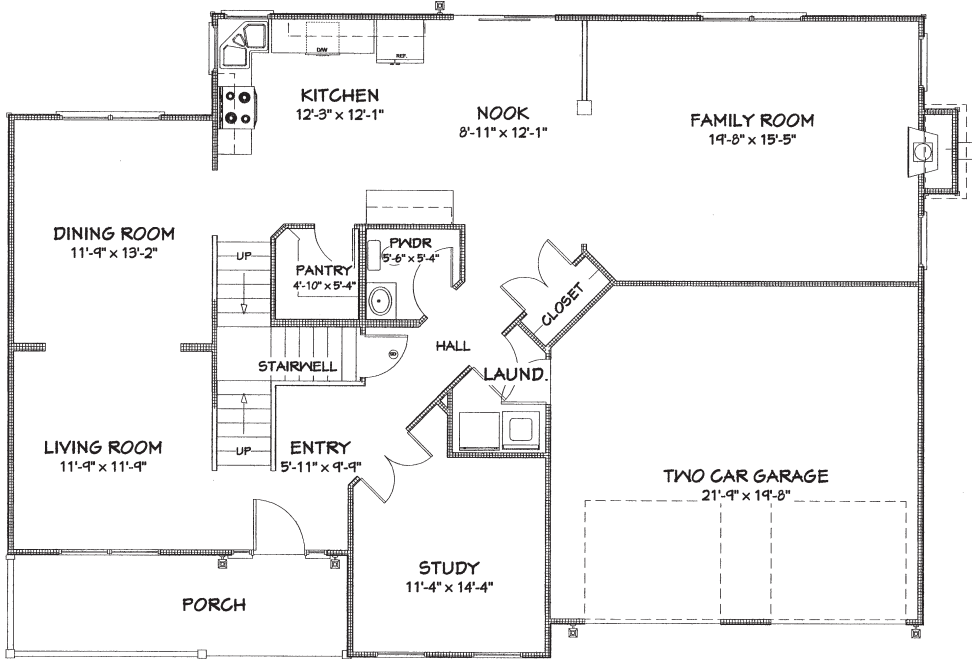

PRESENTS: **THE DOVER MODEL**

MODEL TYPE: TWO-STORY  
 BEDROOMS: 4  
 BATHS: 2.5  
 SQUARE FOOTAGE: 2,639 SQ. FT.

Brochure and floor plans are for illustration purposes only  
 Exterior rendering and room dimensions are approximate and subject to field variations  
 Final print takes precedence over brochure artwork and floor plans  
 Builder reserves the right to make changes to plans as necessary