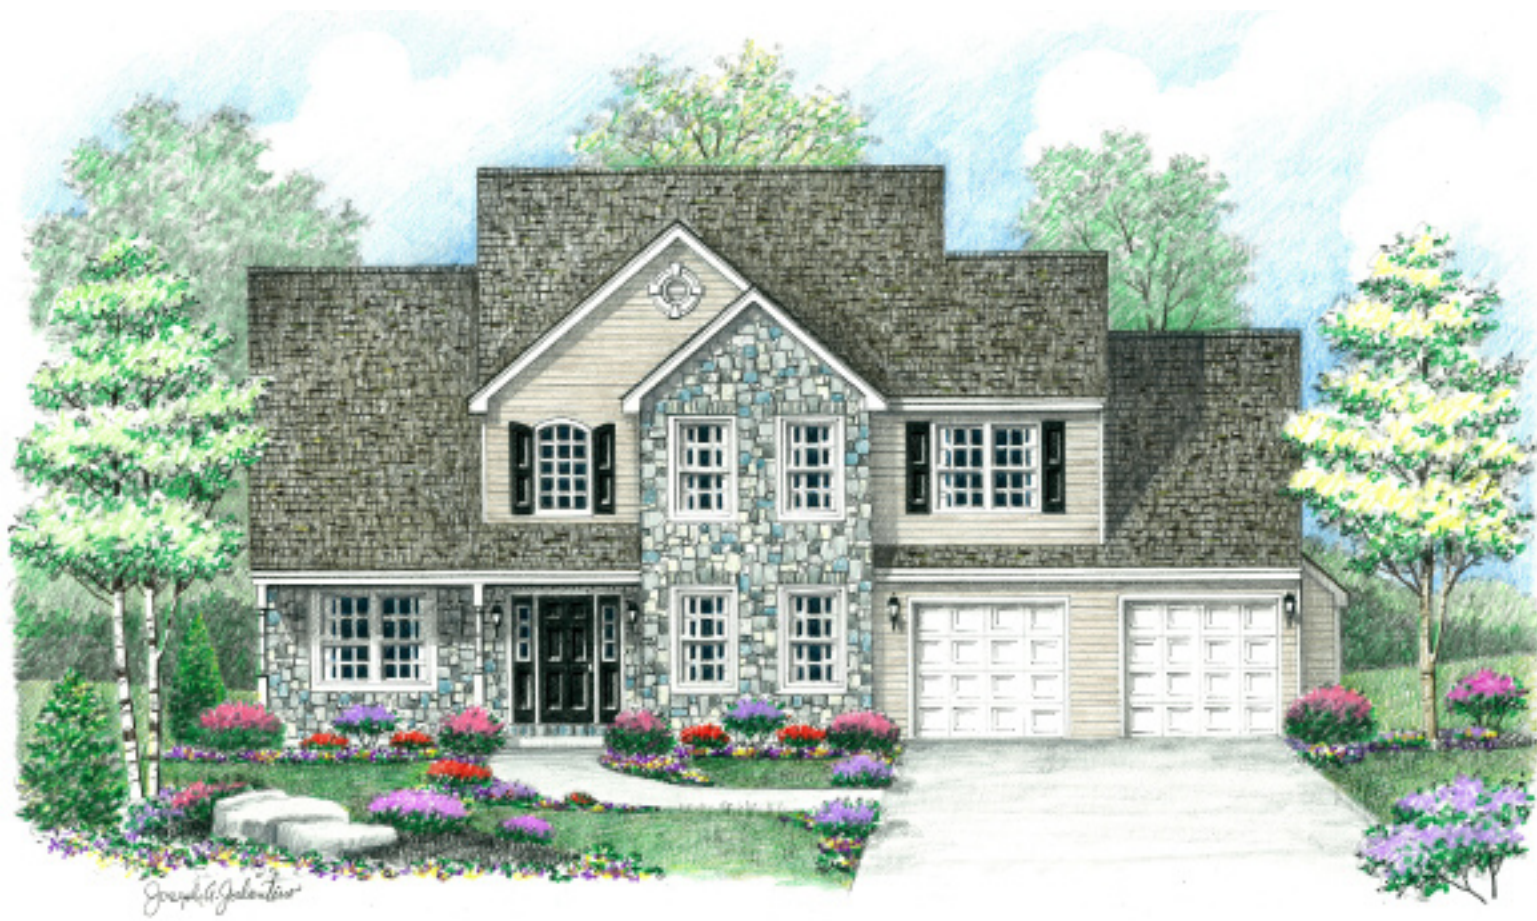

PRESENTS: **THE DOVER MODEL**

MODEL TYPE: TWO-STORY  
 BEDROOMS: 4  
 BATHS: 2.5  
 SQUARE FOOTAGE: 2,639 SQ. FT.

Brochure and floor plans are for illustration purposes only  
 Exterior rendering and room dimensions are approximate and subject to field variations  
 Final print takes precedence over brochure artwork and floor plans  
 Builder reserves the right to make changes to plans as necessary