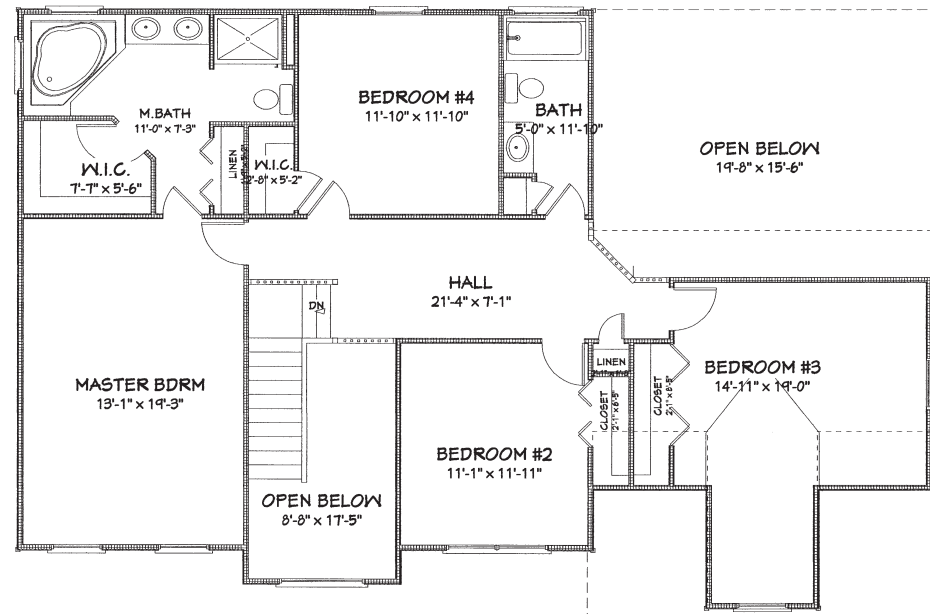

PRESENTS: **THE BUCHANAN MODEL**

MODEL TYPE: TWO-STORY
 BEDROOMS: 4
 BATHS: 2.5
 SQUARE FOOTAGE: 2,710 SQ. FT.

Brochure and floor plans are for illustration purposes only
 Exterior rendering and room dimensions are approximate and subject to field variations
 Final print takes precedence over brochure artwork and floor plans
 Builder reserves the right to make changes to plans as necessary