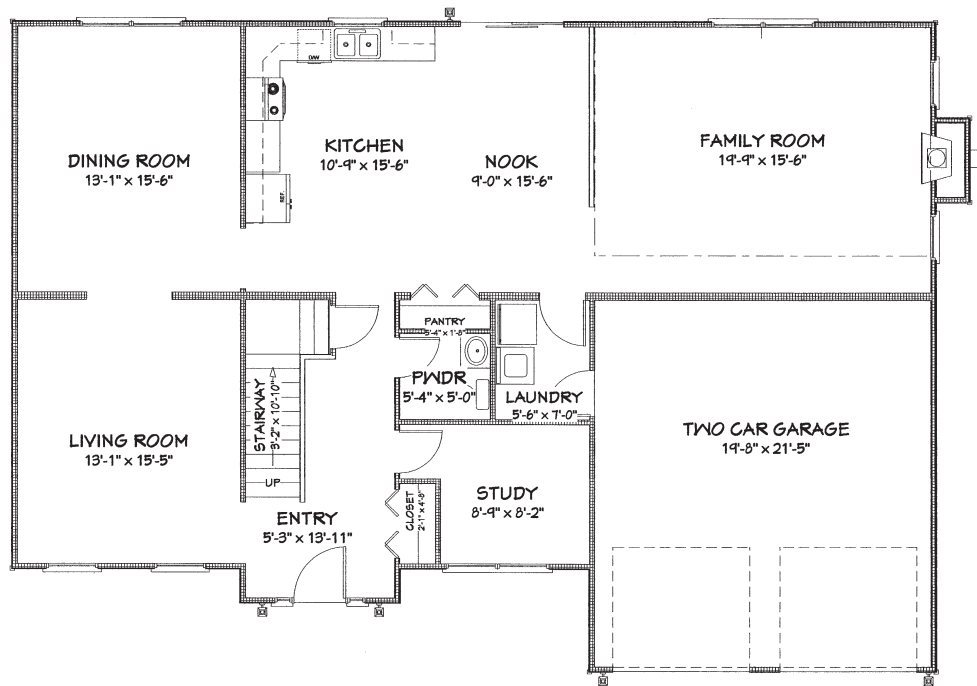

PRESENTS: **THE BUCHANAN MODEL**

MODEL TYPE: TWO-STORY
 BEDROOMS: 4
 BATHS: 2.5
 SQUARE FOOTAGE: 2,710 SQ. FT.

Brochure and floor plans are for illustration purposes only
 Exterior rendering and room dimensions are approximate and subject to field variations
 Final print takes precedence over brochure artwork and floor plans
 Builder reserves the right to make changes to plans as necessary