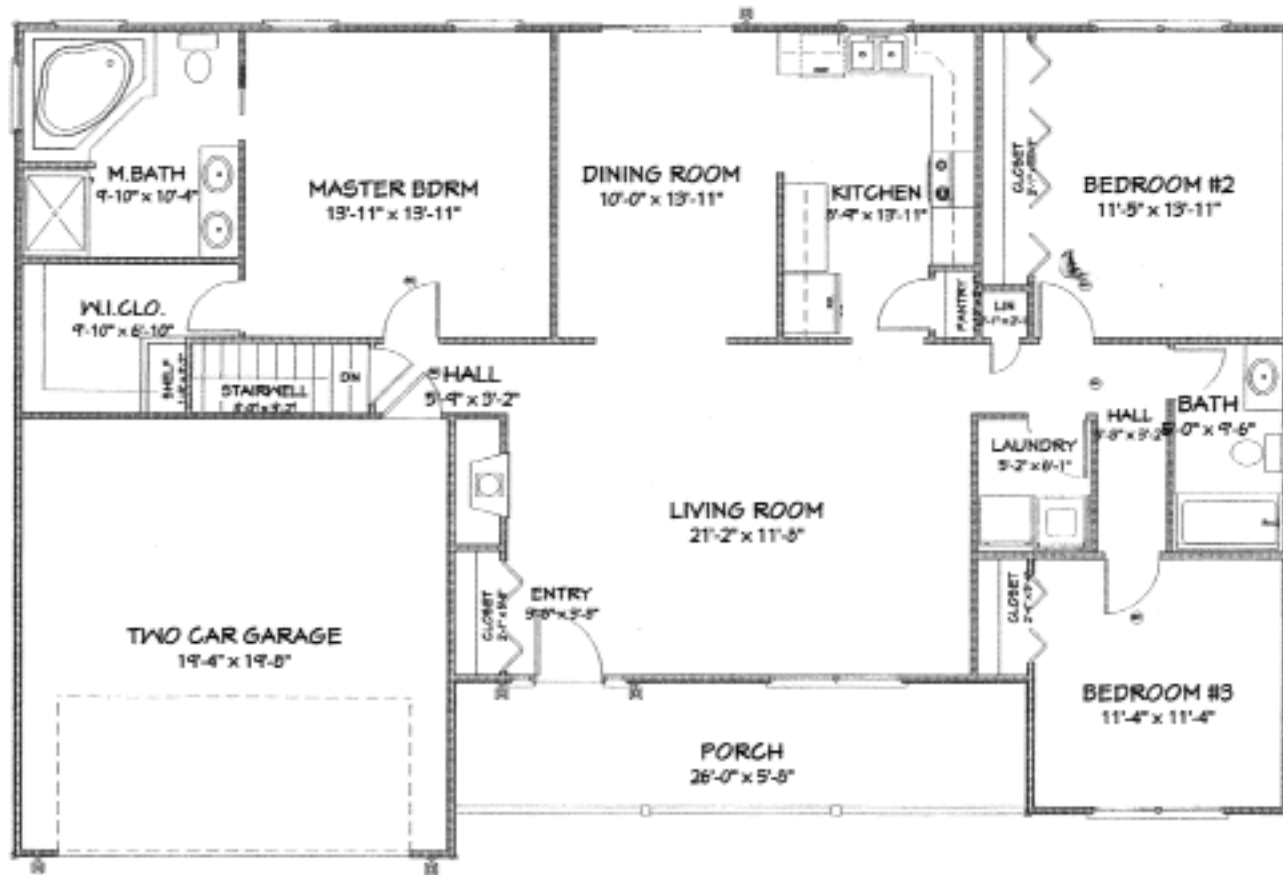

PRESENTS: **THE BRISTOL MODEL**

MODEL TYPE: RANCH
BEDROOMS: 3
BATHS: 2
SQUARE FOOTAGE: 1592 SQ. FT.

Brochure and floor plans are for illustration purposes only
Exterior rendering and room dimensions are approximate and subject to field variations
Final print takes precedence over brochure artwork and floor plans
Builder reserves the right to make changes to plans as necessary