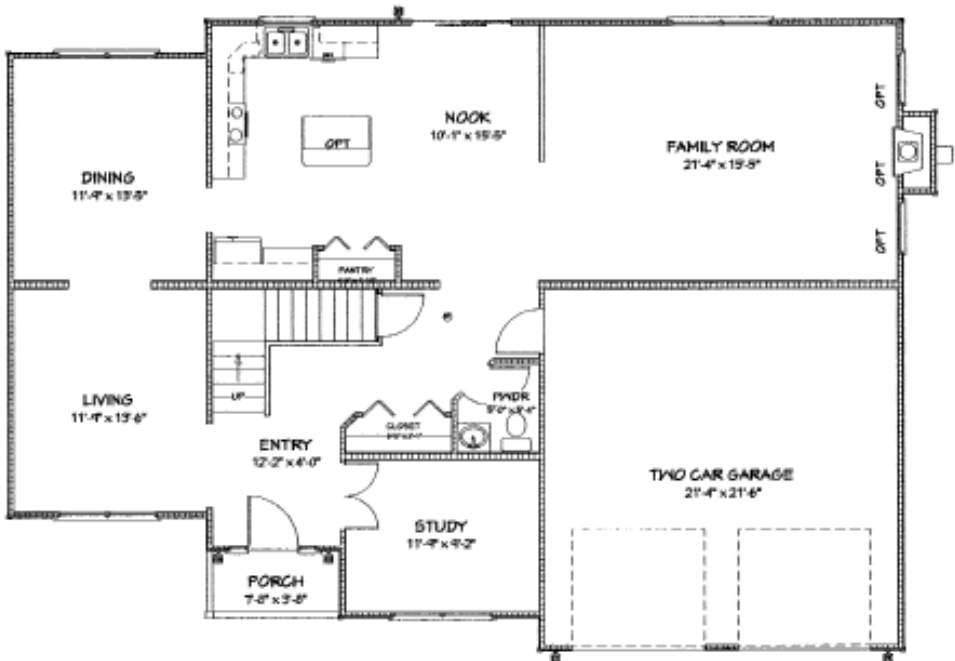

PRESENTS: **THE ATLANTA MODEL**

MODEL TYPE: TWO-STORY  
 BEDROOMS: 4  
 BATHS: 2.5  
 SQUARE FOOTAGE: 2,799 SQ. FT.

FIRST FLOOR PLAN

SECOND FLOOR PLAN

Brochure and floor plans are for illustration purposes only  
 Exterior rendering and room dimensions are approximate and subject to field variations  
 Final print takes precedence over brochure artwork and floor plans  
 Builder reserves the right to make changes to plans as necessary