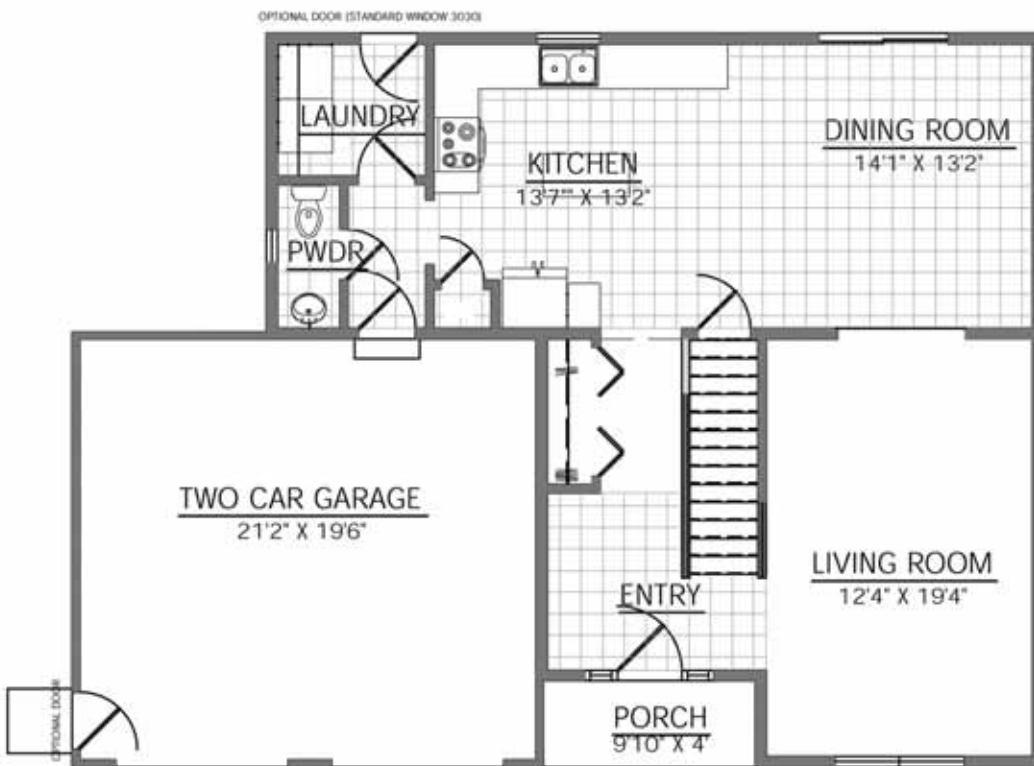

PRESENTS: THE ANDREA MODEL

MODEL TYPE: TWO-STORY  
 BEDROOMS: 3  
 BATHS: 2.5  
 SQUARE FOOTAGE: 1,923 SQ. FT.

Brochure and floor plans are for illustration purposes only  
 Exterior rendering and room dimensions are approximate and subject to field variations  
 Final print takes precedence over brochure artwork and floor plans  
 Builder reserves the right to make changes to plans as necessary